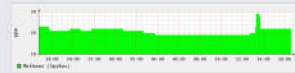

Live videobeelden van brandweer overal te volgen

Video en sensor observatiesysteem

The screenshot shows a web interface for mobile cameras. On the left, there are two video feeds labeled 'mobiele camera 1' and 'mobiele camera 2'. Below the feeds is a map showing the current location. On the right, there is a 'MENU' section with buttons for 'Pagina 1', 'Pagina 2', 'Pagina 3', 'Handelingen', 'Events', and 'Home'. Below the menu, there is a 'Brandweer' section with a list of incidents and a 'Meppel (C) BySpy' logo. At the bottom, there are two 'Text bericht' input fields.

Informatiescherm in bv. de kazerne en/of meldkamer

Wat kan het?

- Video beelden opnemen op mobiele units.
- Weergave via standaard internet browser, overal waar u wilt.
- Opslag, weergave en alarmering op centrale server, ook terug te kijken t.b.v. evaluatie en training.
- Metingen gevaarlijke stoffen.
- Weergave op TV scherm via browser.
- Weergave GPS positie.